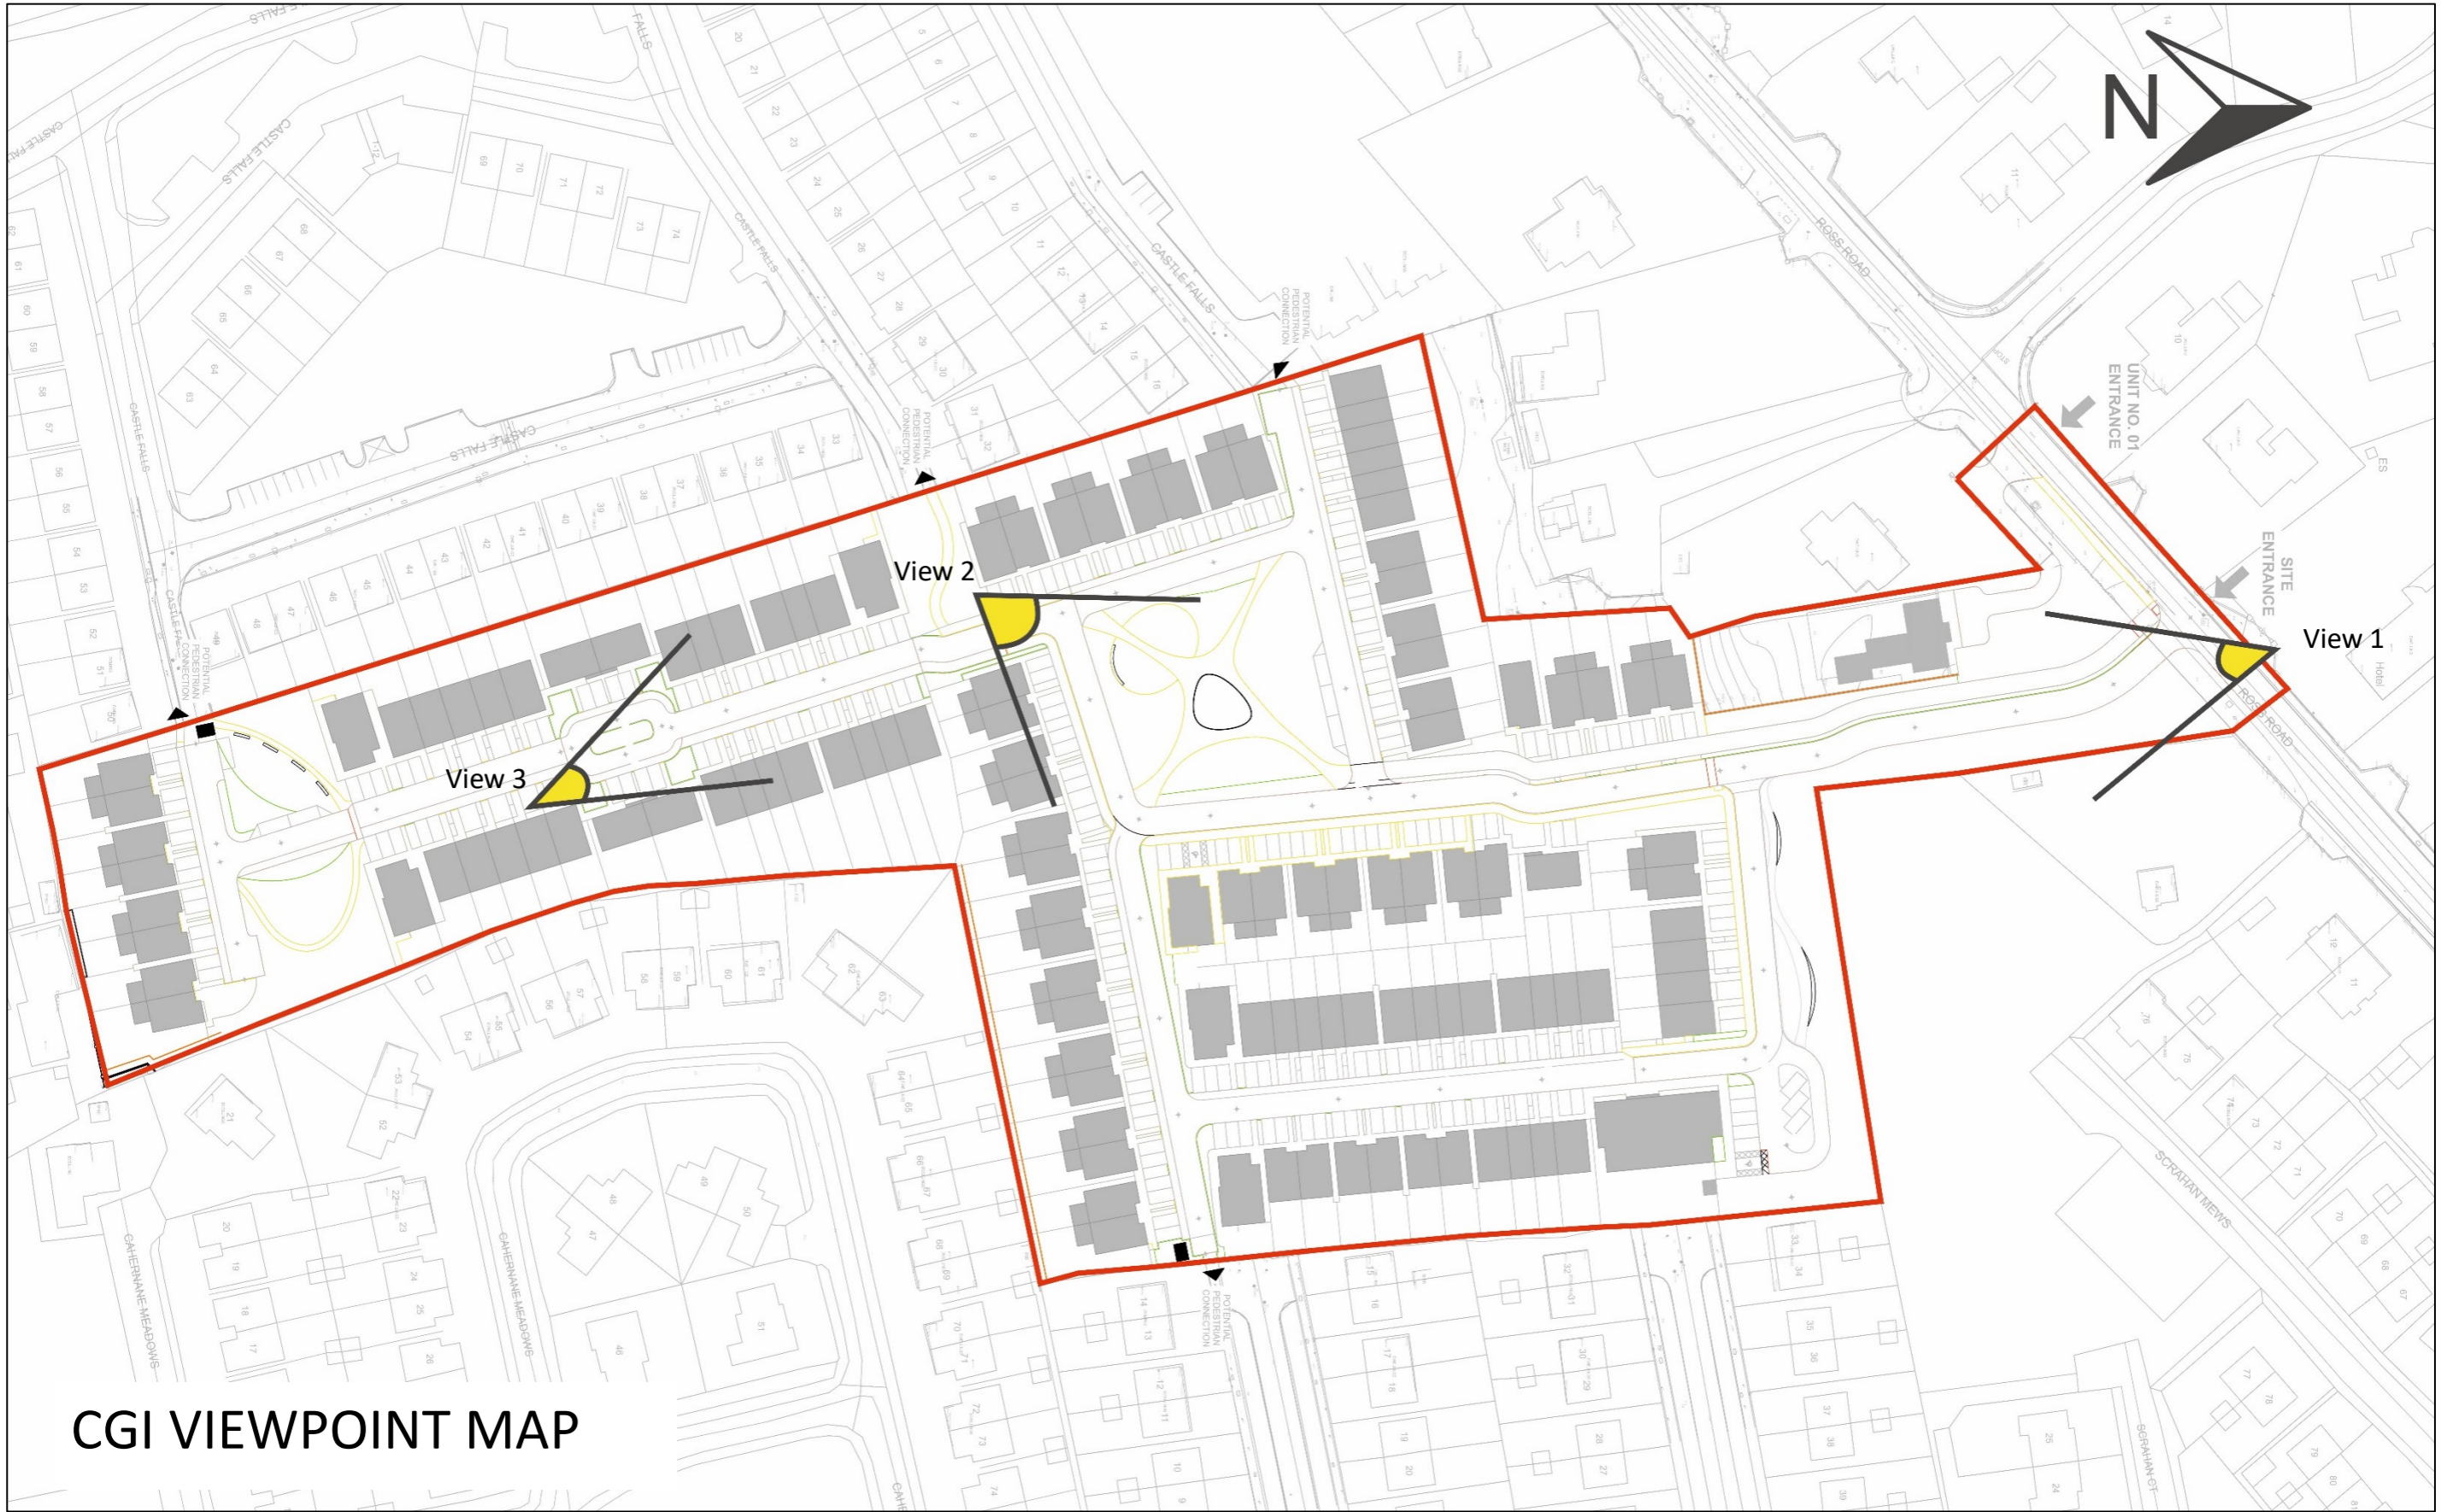

Computer Generated Images for
Proposed Residential Development on
Ross Road, Killarney, Co. Kerry

July 2025

Document at A3 prepared by

G-Net 3D, NSC Campus, Mahon Cork

Tel: 021-230 7043

www.gnet3d.com

CGI VIEWPOINT MAP

View 1.

< 50 mm 39.6"

50 mm 39.6" >

Project Name:
Ross Road

View 2.

< 50 mm 39.6" >

50 mm 39.6" >

Project Name:
Ross Road

View 3.

< 50 mm 39.6°

50 mm 39.6° >

Project Name:
Ross Road